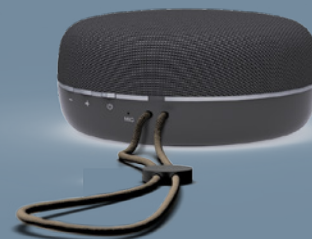

Designed in Sweden

ANC

T00242 JAYS T-SEVEN TWS ANC - black

T00243 JAYS T-SEVEN TWS ANC - white

- Up to 25 hours playtime
- ANC mode and through hear mode
- Dual superior microphones
- Automatic ear detection
- Voice assistant (Siri and Google)
- Wireless charging case
- Touch control

10 WATT

T00521 JAYS S-GO FOUR - black

- Up to 16 hours playtime
- Bluetooth 5.2 (20-meter range)
- TWS Stereo function
- Voice assistant (Siri and Google)

T00519 JAYS S-GO TWO - black

T00520 JAYS S-GO TWO - white

- Up to 10 hours playtime
- 5W speaker
- Bluetooth 5.2 (15-meter range)
- TWS Stereo function
- Voice assistant (Siri and Google)

3186 - XOOPAR
MR BIO POWER PACK
5000 MAH

ALWAYS PREPARED,
ALWAYS EMPOWERED.

xoopar®
Joy in Technology

- 3186 - 5,000 mAh 3199 - 7,000 mAh powerbank and Mr. Bio Long both made from biodegradable plastic (body) and RPET cables
- Packed in a FSC cardboard giftbox with sleeve that can feature your branding